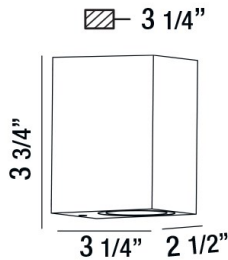

TREK, LED OUTDOOR WALL MOUNT

PRODUCT DETAILS

No.	:	28291-033
Product Color	:	BLACK
Shade / Accent Colour	:	GLASS
Width	:	2.5"
Height	:	3.75"
Ext	:	3.25"
Weight	:	1LBS

LIGHT SOURCE DETAILS

Number of Bulbs	:	1
Light Source	:	LED
Light Source Type	:	INTEGRATED LED
Input Voltage	:	120V/277VV
Bulb Voltage	:	120V
Socket Type	:	LED
Wattage	:	1 X 7W
Total Wattage	:	7W
Kelvin	:	3000K
CRI	:	80
Bulb Included	:	YES
Dimmable	:	NO

OPTIONS AVAILABLE

ITEM NO.	FINISH	SHADE
28291-015	MARINE GREY	FROST GLASS
28291-033	BLACK	FROST GLASS

TECHNICAL DETAILS

Light Direction	:	DOWN
Canopy / Backplate Length	:	2.21"
Canopy / Backplate Width	:	3.41"
Driver	:	ELECTRONIC DRIVER 120V 50/60HZ
Adjustable Lamp Head	:	NO
IP Rating	:	54
Location	:	WET
Approval	:	<input type="checkbox"/>
Title 24	:	YES