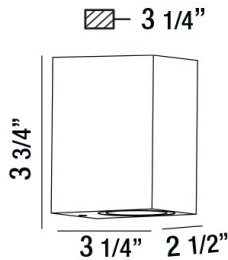

TREK, LED OUTDOOR WALL MOUNT

OPTIONS AVAILABLE

ITEM NO.	FINISH	SHADE
28291-015	MARINE GREY	FROST GLASS
28291-033	BLACK	FROST GLASS

PRODUCT DETAILS

No.	: 28291-015
Product Color	: MARINE GREY
Shade / Accent Colour	: ALUMINUM
Width	: 2.5"
Height	: 3.75"
Ext	: 3.25"
Weight	: 1LBS

TECHNICAL DETAILS

Light Direction	: DOWN
Canopy / Backplate Length	: 2.21"
Canopy / Backplate Width	: 3.41"
Driver	: ELECTRONIC DRIVER 120V 50/60HZ
Adjustable Lamp Head	: NO
IP Rating	: 54
Location	: WET
Approval	: <input type="checkbox"/>
Title 24	: YES