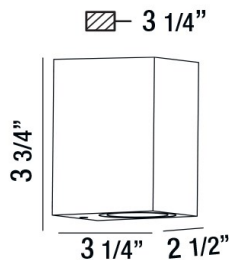

TREK, LED OUTDOOR WALL MOUNT

OPTIONS AVAILABLE

ITEM NO.	FINISH	SHADE
28291-015	MARINE GREY	FROST GLASS
28291-033	BLACK	FROST GLASS

PRODUCT DETAILS

No.	: 28291-015
Product Color	: MARINE GREY
Shade / Accent Colour	: ALUMINUM
Width	: 2.5"
Height	: 3.75"
Ext	: 3.25"
Weight	: 1LBS

TECHNICAL DETAILS

Light Direction	: DOWN
Canopy / Backplate Length	: 2.21"
Canopy / Backplate Width	: 3.41"
Driver	: ELECTRONIC DRIVER 120V 50/60HZ
Adjustable Lamp Head	: NO
IP Rating	: 54
Location	: WET
Approval	: 
Title 24	: YES