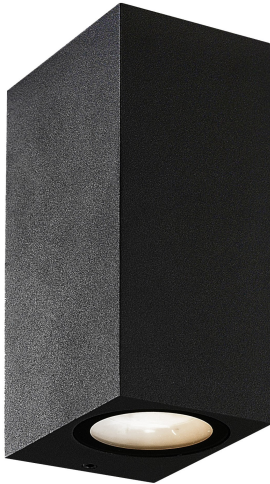

DALE , LED OUTDOOR WALL MOUNT

PRODUCT DETAILS

No.	:	28290-039
Product Color	:	BLACK
Shade / Accent Colour	:	GLASS
Width	:	2.5"
Height	:	5.75"
Ext	:	3.25"
Weight	:	1.5LBS

LIGHT SOURCE DETAILS

Number of Bulbs	:	2
Light Source	:	LED
Light Source Type	:	INTEGRATED LED
Input Voltage	:	120V
Bulb Voltage	:	120V
Socket Type	:	LED
Wattage	:	2 X 7W
Total Wattage	:	14W
Kelvin	:	3000K
CRI	:	80
Bulb Included	:	YES
Dimmable	:	NO

OPTIONS AVAILABLE

ITEM NO.	FINISH	SHADE
28290-018	MARINE GREY	FROST GLASS
28290-025	GRAPHITE GREY	FROST GLASS
28290-039	BLACK	FROST GLASS

TECHNICAL DETAILS

Light Direction	:	UP AND DOWN
Canopy / Backplate Length	:	2.16"
Canopy / Backplate Width	:	5.35"
Driver	:	ELECTRONIC DRIVER 120V 50/60HZ
Adjustable Lamp Head	:	NO
IP Rating	:	54
Location	:	WET
Approval	:	<input type="checkbox"/>
Title 24	:	YES