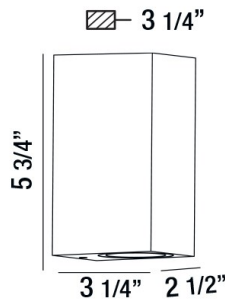

DALE , LED OUTDOOR WALL MOUNT

PRODUCT DETAILS

No.	:	28290-039
Product Color	:	BLACK
Shade / Accent Colour	:	GLASS
Width	:	2.5"
Height	:	5.75"
Ext	:	3.25"
Weight	:	1.5LBS

LIGHT SOURCE DETAILS

Number of Bulbs	:	2
Light Source	:	LED
Light Source Type	:	INTEGRATED LED
Input Voltage	:	120V
Bulb Voltage	:	120V
Socket Type	:	LED
Wattage	:	2 X 7W
Total Wattage	:	14W
Kelvin	:	3000K
CRI	:	80
Bulb Included	:	YES
Dimmable	:	NO

OPTIONS AVAILABLE

ITEM NO.	FINISH	SHADE
28290-018	MARINE GREY	FROST GLASS
28290-025	GRAPHITE GREY	FROST GLASS
28290-039	BLACK	FROST GLASS

TECHNICAL DETAILS

Light Direction	:	UP AND DOWN
Canopy / Backplate Length	:	2.16"
Canopy / Backplate Width	:	5.35"
Driver	:	ELECTRONIC DRIVER 120V 50/60HZ
Adjustable Lamp Head	:	NO
IP Rating	:	54
Location	:	WET
Approval	:	<input type="checkbox"/>
Title 24	:	YES