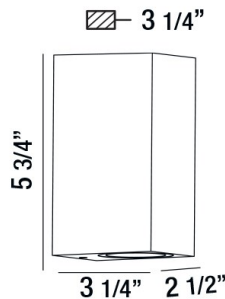

DALE , LED OUTDOOR WALL MOUNT

OPTIONS AVAILABLE

ITEM NO.	FINISH	SHADE
28290-018	MARINE GREY	FROST GLASS
28290-025	GRAPHITE GREY	FROST GLASS
28290-039	BLACK	FROST GLASS

PRODUCT DETAILS

No.	: 28290-018
Product Color	: MARINE GREY
Shade / Accent Colour	: ALUMINUM
Width	: 2.5"
Height	: 5.75"
Ext	: 3.25"
Weight	: 1.5LBS

LIGHT SOURCE DETAILS

Number of Bulbs	: 2
Light Source	: LED
Light Source Type	: INTEGRATED LED
Input Voltage	: 120V
Bulb Voltage	: 120V
Socket Type	: LED
Wattage	: 2 X 7W
Total Wattage	: 14W
Kelvin	: 3000K
CRI	: 80
Bulb Included	: YES
Dimmable	: NO

TECHNICAL DETAILS

Light Direction	: UP AND DOWN
Canopy / Backplate Length	: 2.16"
Canopy / Backplate Width	: 5.35"
Driver	: ELECTRONIC DRIVER 120V 50/60HZ
Adjustable Lamp Head	: NO
IP Rating	: 54
Location	: WET
Approval	: <input type="checkbox"/>
Title 24	: YES