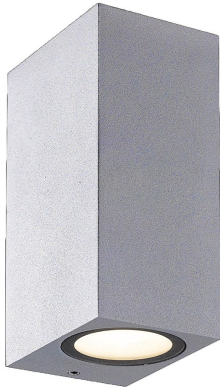

DALE , LED OUTDOOR WALL MOUNT

OPTIONS AVAILABLE

ITEM NO.	FINISH	SHADE
28290-018	MARINE GREY	FROST GLASS
28290-025	GRAPHITE GREY	FROST GLASS
28290-039	BLACK	FROST GLASS

PRODUCT DETAILS

No.	: 28290-018
Product Color	: MARINE GREY
Shade / Accent Colour	: ALUMINUM
Width	: 2.5"
Height	: 5.75"
Ext	: 3.25"
Weight	: 1.5LBS

LIGHT SOURCE DETAILS

Number of Bulbs	: 2
Light Source	: LED
Light Source Type	: INTEGRATED LED
Input Voltage	: 120V
Bulb Voltage	: 120V
Socket Type	: LED
Wattage	: 2 X 7W
Total Wattage	: 14W
Kelvin	: 3000K
CRI	: 80
Bulb Included	: YES
Dimmable	: NO

TECHNICAL DETAILS

Light Direction	: UP AND DOWN
Canopy / Backplate Length	: 2.16"
Canopy / Backplate Width	: 5.35"
Driver	: ELECTRONIC DRIVER 120V 50/60HZ
Adjustable Lamp Head	: NO
IP Rating	: 54
Location	: WET
Approval	: 
Title 24	: YES