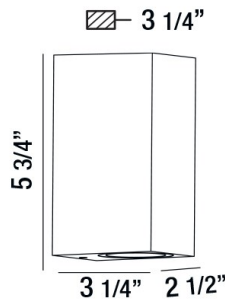

DALE , LED OUTDOOR WALL MOUNT

OPTIONS AVAILABLE

ITEM NO.	FINISH	SHADE
28290-018	MARINE GREY	FROST GLASS
28290-025	GRAPHITE GREY	FROST GLASS
28290-039	BLACK	FROST GLASS

PRODUCT DETAILS

No.	: 28290-018
Product Color	: MARINE GREY
Shade / Accent Colour	: ALUMINUM
Width	: 2.5"
Height	: 5.75"
Ext	: 3.25"
Weight	: 1.5LBS

LIGHT SOURCE DETAILS

Number of Bulbs	: 2
Light Source	: LED
Light Source Type	: INTEGRATED LED
Input Voltage	: 120V
Bulb Voltage	: 120V
Socket Type	: LED
Wattage	: 2 X 7W
Total Wattage	: 14W
Kelvin	: 3000K
CRI	: 80
Bulb Included	: YES
Dimmable	: NO

TECHNICAL DETAILS

Light Direction	: UP AND DOWN
Canopy / Backplate Length	: 2.16"
Canopy / Backplate Width	: 5.35"
Driver	: ELECTRONIC DRIVER 120V 50/60HZ
Adjustable Lamp Head	: NO
IP Rating	: 54
Location	: WET
Approval	: 
Title 24	: YES