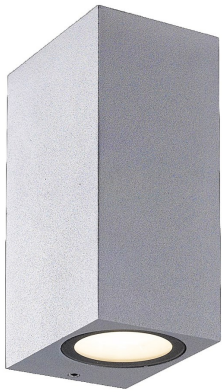

DALE , LED OUTDOOR WALL MOUNT

OPTIONS AVAILABLE

ITEM NO.	FINISH	SHADE
28290-018	MARINE GREY	FROST GLASS
28290-025	GRAPHITE GREY	FROST GLASS
28290-039	BLACK	FROST GLASS

PRODUCT DETAILS

No.	: 28290-018
Product Color	: MARINE GREY
Shade / Accent Colour	: ALUMINUM
Width	: 2.5"
Height	: 5.75"
Ext	: 3.25"
Weight	: 1.5LBS

LIGHT SOURCE DETAILS

Number of Bulbs	: 2
Light Source	: LED
Light Source Type	: INTEGRATED LED
Input Voltage	: 120V
Bulb Voltage	: 120V
Socket Type	: LED
Wattage	: 2 X 7W
Total Wattage	: 14W
Kelvin	: 3000K
CRI	: 80
Bulb Included	: YES
Dimmable	: NO

TECHNICAL DETAILS

Light Direction	: UP AND DOWN
Canopy / Backplate Length	: 2.16"
Canopy / Backplate Width	: 5.35"
Driver	: ELECTRONIC DRIVER 120V 50/60HZ
Adjustable Lamp Head	: NO
IP Rating	: 54
Location	: WET
Approval	: <input type="checkbox"/>
Title 24	: YES