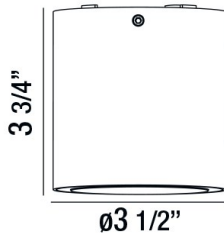

SKY, LED OUTDOOR SURFACE MOUNT

PRODUCT DETAILS

No.	:	28287-048
Product Color	:	BLACK
Shade / Accent Colour	:	PLASTIC
Diameter	:	3.5"
Height	:	3.75"
Weight	:	1.4LBS

LIGHT SOURCE DETAILS

Number of Bulbs	:	1
Light Source	:	LED
Light Source Type	:	INTEGRATED LED
Input Voltage	:	120V
Bulb Voltage	:	120V
Socket Type	:	LED
Wattage	:	1 X 7W
Total Wattage	:	7W
Kelvin	:	3000K
CRI	:	80
Bulb Included	:	YES
Dimmable	:	NO

OPTIONS AVAILABLE

ITEM NO.	FINISH	SHADE
28287-018	MARINE GREY	FROST PC
28287-048	BLACK	FROST PC

TECHNICAL DETAILS

Light Direction	:	DOWN
Canopy / Backplate Dia.	:	3.27"
Driver	:	ELECTRONIC DRIVER 120V 50/60HZ
Adjustable Lamp Head	:	NO
IP Rating	:	54
Location	:	WET
Approval	:	<input type="checkbox"/>
Title 24	:	YES