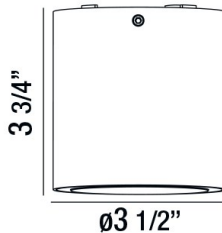

### PRODUCT DETAILS

No.	:	28287-018
Product Color	:	MARINE GREY
Shade / Accent Colour	:	ALUMINUM
Diameter	:	3.5"
Height	:	3.75"
Weight	:	1.4LBS

### TECHNICAL DETAILS

Light Direction	:	DOWN
Canopy / Backplate Dia.	:	3.27"
Driver	:	ELECTRONIC DRIVER 120V 50/60HZ
Adjustable Lamp Head	:	NO
IP Rating	:	54
Location	:	WET
Approval	:	
Title 24	:	YES