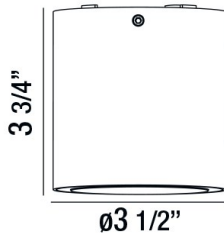

SKY, LED OUTDOOR SURFACE MOUNT

PRODUCT DETAILS

No.	:	28287-018
Product Color	:	MARINE GREY
Shade / Accent Colour	:	ALUMINUM
Diameter	:	3.5"
Height	:	3.75"
Weight	:	1.4LBS

LIGHT SOURCE DETAILS

Number of Bulbs	:	1
Light Source	:	LED
Light Source Type	:	INTEGRATED LED
Input Voltage	:	120V
Bulb Voltage	:	120V
Socket Type	:	LED
Wattage	:	1 X 7W
Total Wattage	:	7W
Kelvin	:	3000K
CRI	:	80
Bulb Included	:	YES
Dimmable	:	NO

OPTIONS AVAILABLE

ITEM NO.	FINISH	SHADE
28287-018	MARINE GREY	FROST PC
28287-048	BLACK	FROST PC

TECHNICAL DETAILS

Light Direction	:	DOWN
Canopy / Backplate Dia.	:	3.27"
Driver	:	ELECTRONIC DRIVER 120V 50/60HZ
Adjustable Lamp Head	:	NO
IP Rating	:	54
Location	:	WET
Approval	:	<input type="checkbox"/>
Title 24	:	YES