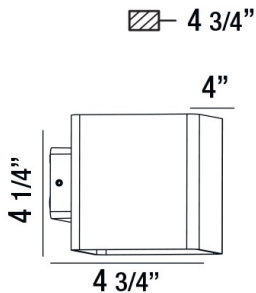

CREST, LED OUTDOOR WALL MOUNT

PRODUCT DETAILS

No.	:	28285-043
Product Color	:	BLACK
Shade / Accent Colour	:	PLASTIC
Width	:	4"
Height	:	4.25"
Ext	:	4.75"
Weight	:	1.7LBS

LIGHT SOURCE DETAILS

Number of Bulbs	:	2
Light Source	:	LED
Light Source Type	:	INTEGRATED LED
Input Voltage	:	120V
Bulb Voltage	:	120V
Socket Type	:	LED
Wattage	:	2 X 5W
Total Wattage	:	10W
Kelvin	:	3000K
CRI	:	80
Bulb Included	:	YES
Dimmable	:	NO

OPTIONS AVAILABLE

ITEM NO.	FINISH	SHADE
28285-014	MARINE GREY	FROST PC
28285-021	GRAPHITE GREY	FROST PC
28285-043	BLACK	FROST PC

TECHNICAL DETAILS

Light Direction	:	UP AND DOWN
Canopy / Backplate Length	:	1.93"
Canopy / Backplate Width	:	2.91"
Driver	:	ELECTRONIC DRIVER 120V 50/60HZ
Adjustable Lamp Head	:	NO
IP Rating	:	54
Location	:	WET
Approval	:	<input type="checkbox"/>
Title 24	:	YES