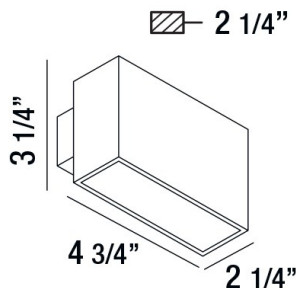

### PRODUCT DETAILS

No.	:	28282-052
Product Color	:	BLACK
Shade / Accent Colour	:	PLASTIC
Width	:	4.75"
Height	:	3.25"
Ext	:	2.25"
Weight	:	0.8LBS

### TECHNICAL DETAILS

Light Direction	:	UP AND DOWN
Canopy / Backplate Length	:	2.31"
Canopy / Backplate Width	:	3.88"
Driver	:	ELECTRONIC DRIVER 120V 50/60HZ
Adjustable Lamp Head	:	NO
IP Rating	:	54
Location	:	WET
Approval	:	<input type="checkbox"/>
Title 24	:	YES