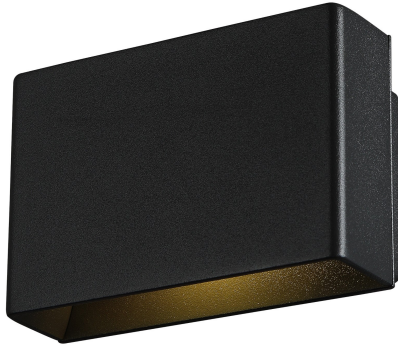

## VELLO, LED OUTDOOR WALL MOUNT

### PRODUCT DETAILS

No.	:	28282-052
Product Color	:	BLACK
Shade / Accent Colour	:	PLASTIC
Width	:	4.75"
Height	:	3.25"
Ext	:	2.25"
Weight	:	0.8LBS

### OPTIONS AVAILABLE

ITEM NO.	FINISH	SHADE
28282-052	BLACK	FROST PC

### TECHNICAL DETAILS

Light Direction	:	UP AND DOWN
Canopy / Backplate Length	:	2.31"
Canopy / Backplate Width	:	3.88"
Driver	:	ELECTRONIC DRIVER 120V 50/60HZ
Adjustable Lamp Head	:	NO
IP Rating	:	54
Location	:	WET
Approval	:	<input type="checkbox"/>
Title 24	:	YES