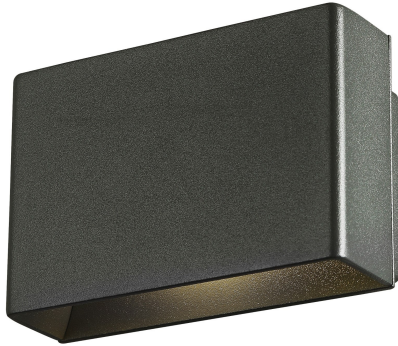

## VELLO, LED OUTDOOR WALL MOUNT

### PRODUCT DETAILS

|                       |   |               |
|-----------------------|---|---------------|
| No.                   | : | 28282-020     |
| Product Color         | : | GRAPHITE GREY |
| Shade / Accent Colour | : | ALUMINIUM     |
| Width                 | : | 4.75"         |
| Height                | : | 3.25"         |
| Ext                   | : | 2.25"         |
| Weight                | : | 0.8LBS        |

### OPTIONS AVAILABLE

| ITEM NO.  | FINISH        | SHADE    |
|-----------|---------------|----------|
| 28282-020 | GRAPHITE GREY | FROST PC |
| 28282-052 | BLACK         | FROST PC |