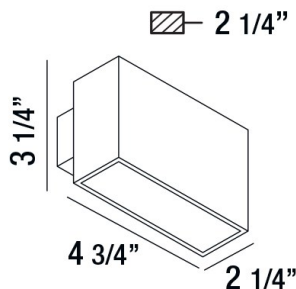

### PRODUCT DETAILS

|                       |   |               |
|-----------------------|---|---------------|
| No.                   | : | 28282-020     |
| Product Color         | : | GRAPHITE GREY |
| Shade / Accent Colour | : | ALUMINIUM     |
| Width                 | : | 4.75"         |
| Height                | : | 3.25"         |
| Ext                   | : | 2.25"         |
| Weight                | : | 0.8LBS        |

### TECHNICAL DETAILS

|                           |   |   |
|---------------------------|---|---|
| Light Direction           | : | UP AND DOWN   |
| Canopy / Backplate Length | : | 2.31"   |
| Canopy / Backplate Width  | : | 3.88"   |
| Driver                    | : | ELECTRONIC DRIVER 120V<br>50/60HZ   |
| Adjustable Lamp Head      | : | NO  |
| IP Rating                 | : | 54  |
| Location                  | : | WET   |
| Approval                  | : |  |
| Title 24                  | : | YES   |