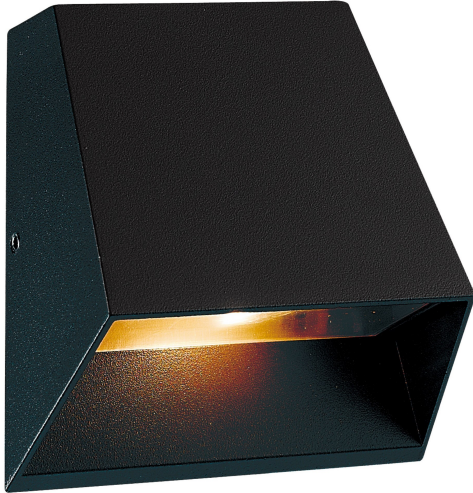

KILO, 1-LIGHT LED OUTDOOR WALL MOUNT

PRODUCT DETAILS

No.	:	28281-054
Product Color	:	BLACK
Shade / Accent Colour	:	PLASTIC
Width	:	4.75"
Height	:	4.75"
Ext	:	1.5"
Weight	:	0.8LBS

LIGHT SOURCE DETAILS

Number of Bulbs	:	1
Light Source	:	LED
Light Source Type	:	INTEGRATED LED
Input Voltage	:	120V
Bulb Voltage	:	120V
Socket Type	:	LED
Wattage	:	1 X 7W
Total Wattage	:	7W
Kelvin	:	3000K
CRI	:	80
Bulb Included	:	YES
Dimmable	:	NO

OPTIONS AVAILABLE

ITEM NO.	FINISH	SHADE
28281-016	MARINE GREY	FROST PC
28281-054	BLACK	FROST PC

TECHNICAL DETAILS

Light Direction	:	DOWN
Canopy / Backplate Length	:	4.32"
Canopy / Backplate Width	:	3.5"
Driver	:	ELECTRONIC DRIVER 120V 50/60HZ
Adjustable Lamp Head	:	NO
IP Rating	:	54
Location	:	WET
Approval	:	<input type="checkbox"/>
Title 24	:	YES