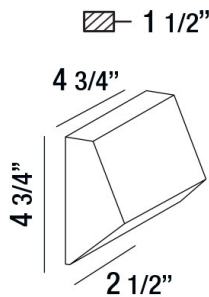

KILO, 1-LIGHT LED OUTDOOR WALL MOUNT

PRODUCT DETAILS

No.	:	28281-054
Product Color	:	BLACK
Shade / Accent Colour	:	PLASTIC
Width	:	4.75"
Height	:	4.75"
Ext	:	1.5"
Weight	:	0.8LBS

LIGHT SOURCE DETAILS

Number of Bulbs	:	1
Light Source	:	LED
Light Source Type	:	INTEGRATED LED
Input Voltage	:	120V
Bulb Voltage	:	120V
Socket Type	:	LED
Wattage	:	1 X 7W
Total Wattage	:	7W
Kelvin	:	3000K
CRI	:	80
Bulb Included	:	YES
Dimmable	:	NO

OPTIONS AVAILABLE

ITEM NO.	FINISH	SHADE
28281-016	MARINE GREY	FROST PC
28281-054	BLACK	FROST PC

TECHNICAL DETAILS

Light Direction	:	DOWN
Canopy / Backplate Length	:	4.32"
Canopy / Backplate Width	:	3.5"
Driver	:	ELECTRONIC DRIVER 120V 50/60HZ
Adjustable Lamp Head	:	NO
IP Rating	:	54
Location	:	WET
Approval	:	<input type="checkbox"/>
Title 24	:	YES