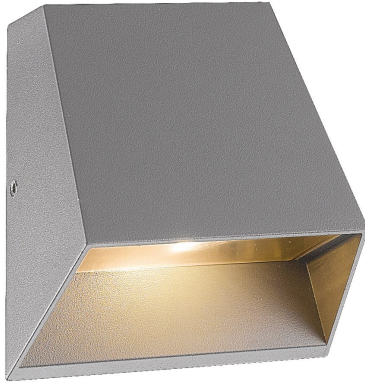

## KILO, 1-LIGHT LED OUTDOOR WALL MOUNT

### PRODUCT DETAILS

No.	:	28281-016
Product Color	:	MARINE GREY
Shade / Accent Colour	:	PLASTIC
Width	:	4.75"
Height	:	4.75"
Ext	:	1.5"
Weight	:	0.8LBS

### LIGHT SOURCE DETAILS

Number of Bulbs	:	1
Light Source	:	LED
Light Source Type	:	INTEGRATED LED
Input Voltage	:	120V
Bulb Voltage	:	120V
Socket Type	:	LED
Wattage	:	1 X 7W
Total Wattage	:	7W
Kelvin	:	3000K
CRI	:	80
Bulb Included	:	YES
Dimmable	:	NO

### OPTIONS AVAILABLE

ITEM NO.	FINISH	SHADE
28281-016	MARINE GREY	FROST PC
28281-054	BLACK	FROST PC