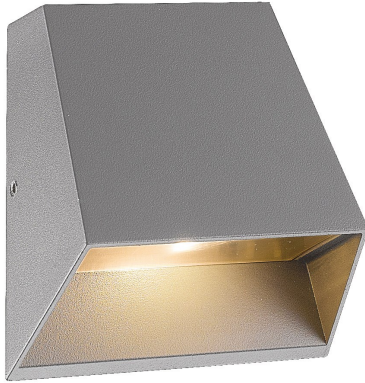

KILO, 1-LIGHT LED OUTDOOR WALL MOUNT

PRODUCT DETAILS

No.	:	28281-016
Product Color	:	MARINE GREY
Shade / Accent Colour	:	PLASTIC
Width	:	4.75"
Height	:	4.75"
Ext	:	1.5"
Weight	:	0.8LBS

LIGHT SOURCE DETAILS

Number of Bulbs	:	1
Light Source	:	LED
Light Source Type	:	INTEGRATED LED
Input Voltage	:	120V
Bulb Voltage	:	120V
Socket Type	:	LED
Wattage	:	1 X 7W
Total Wattage	:	7W
Kelvin	:	3000K
CRI	:	80
Bulb Included	:	YES
Dimmable	:	NO

OPTIONS AVAILABLE

ITEM NO.	FINISH	SHADE
28281-016	MARINE GREY	FROST PC
28281-054	BLACK	FROST PC

TECHNICAL DETAILS

Light Direction	:	DOWN
Canopy / Backplate Length	:	4.32"
Canopy / Backplate Width	:	3.5"
Driver	:	ELECTRONIC DRIVER 120V 50/60HZ
Adjustable Lamp Head	:	NO
IP Rating	:	54
Location	:	WET
Approval	:	
Title 24	:	YES