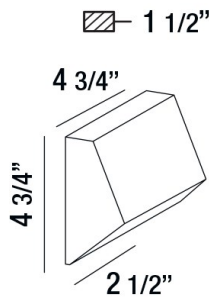

KILO, 1-LIGHT LED OUTDOOR WALL MOUNT

PRODUCT DETAILS

No.	:	28281-016
Product Color	:	MARINE GREY
Shade / Accent Colour	:	PLASTIC
Width	:	4.75"
Height	:	4.75"
Ext	:	1.5"
Weight	:	0.8LBS

LIGHT SOURCE DETAILS

OPTIONS AVAILABLE

ITEM NO.	FINISH	SHADE
28281-016	MARINE GREY	FROST PC
28281-054	BLACK	FROST PC

TECHNICAL DETAILS

Light Direction	:	DOWN
Canopy / Backplate Length	:	4.32"
Canopy / Backplate Width	:	3.5"
Driver	:	ELECTRONIC DRIVER 120V 50/60HZ
Adjustable Lamp Head	:	NO
IP Rating	:	54
Location	:	WET
Approval	:	
Title 24	:	YES