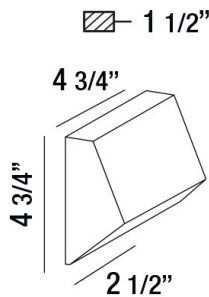

### PRODUCT DETAILS

No.	:	28281-016
Product Color	:	MARINE GREY
Shade / Accent Colour	:	PLASTIC
Width	:	4.75"
Height	:	4.75"
Ext	:	1.5"
Weight	:	0.8LBS

### TECHNICAL DETAILS

Light Direction	:	DOWN
Canopy / Backplate Length	:	4.32"
Canopy / Backplate Width	:	3.5"
Driver	:	ELECTRONIC DRIVER 120V 50/60HZ
Adjustable Lamp Head	:	NO
IP Rating	:	54
Location	:	WET
Approval	:	<input type="checkbox"/>
Title 24	:	YES