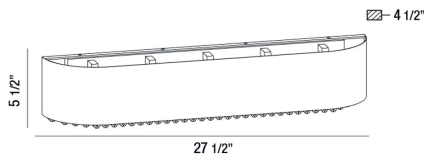

## CARA, 28" VANITY LIGHT

### PRODUCT DETAILS

No.	:	28234-012
Product Color	:	SATIN NICKEL
Product Material	:	METAL
Shade / Accent Colour	:	CRYSTAL
Shade / Accent Material	:	CRYSTAL
Width	:	27.5"
Height	:	5.5"
Ext	:	4.5"
Weight	:	10.5LBS

### TECHNICAL DETAILS

Light Direction	:	DOWN
Canopy / Backplate Length	:	23.5"
Canopy / Backplate Height	:	1"
Canopy / Backplate Width	:	4.25"
Adjustable Lamp Head	:	NO
IP Rating	:	DAMP
Location	:	DAMP
Approval	:	