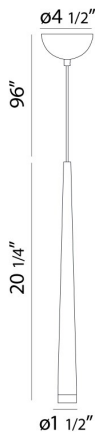

TASSONE, 5" PENDANT

PRODUCT DETAILS

No.	:	28232-025
Product Color	:	SATIN NICKEL
Product Material	:	METAL
Shade / Accent Colour	:	FROSTED
Shade / Accent Material	:	ACRYLIC
Diameter	:	1.5"
Height	:	20.25"
Overall Height	:	116.25"
Weight	:	1.9lbs

LIGHT SOURCE DETAILS

Light Source Type	:	INTEGRATED LED
Input Voltage	:	120V
Bulb Voltage	:	120V
Socket Type	:	LED
Total Wattage	:	5W
Delivered Lumens	:	330lm
Kelvin	:	3000K
CRI	:	80+
Dimmable	:	Yes

OPTIONS AVAILABLE

ITEM NO.	FINISH	SHADE
28232-018	CHROME	FROSTED
28232-025	SATIN NICKEL	FROSTED
28232-032	BLACK	FROSTED
28232-049	WHITE	FROSTED

TECHNICAL DETAILS

Light Direction	:	Down
Hanging Support Type	:	WIRE
Hanging Support Length	:	96"
Canopy / Backplate Height	:	2"
Canopy / Backplate Dia.	:	4.5"
Adjustable Lamp Head	:	No
Location	:	DRY
Approval	:	