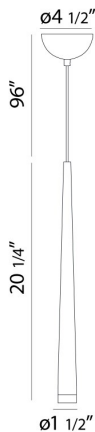

## TASSONE, 5" PENDANT

### OPTIONS AVAILABLE

ITEM NO.	FINISH	SHADE
28232-018	CHROME	FROSTED
28232-025	SATIN NICKEL	FROSTED
28232-032	BLACK	FROSTED
28232-049	WHITE	FROSTED

### PRODUCT DETAILS

No.	: 28232-018
Product Color	: CHROME
Product Material	: METAL
Shade / Accent Colour	: FROSTED
Shade / Accent Material	: ACRYLIC
Diameter	: 1.5"
Height	: 20.25"
Overall Height	: 116.25"
Weight	: 1.9lbs

### TECHNICAL DETAILS

Light Direction	: Down
Hanging Support Type	: WIRE
Hanging Support Length	: 96"
Canopy / Backplate Height	: 2"
Canopy / Backplate Dia.	: 4.5"
Adjustable Lamp Head	: No
Location	: DRY
Approval	: 