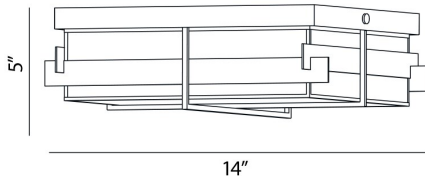

MULLER, 2-LIGHT FLUSH MOUNT

PRODUCT DETAILS

No.	:	28055-013
Product Color	:	BRONZE
Shade / Accent Colour	:	GLASS
Length	:	14"
Width	:	14"
Height	:	5"
Weight	:	6.3LBS

LIGHT SOURCE DETAILS

Number of Bulbs	:	2
Light Source	:	INCANDESCENT
Light Source Type	:	EDISON
Input Voltage	:	120V
Bulb Voltage	:	120V
Socket Type	:	E26
Wattage	:	60W
Total Wattage	:	120W
Bulb Included	:	YES
Dimmable	:	NO

OPTIONS AVAILABLE

ITEM NO. 28055-013	FINISH BRONZE	SHADE GLASS
------------------------------	-------------------------	-----------------------

TECHNICAL DETAILS

Light Direction	:	DOWN
Canopy / Backplate Length	:	13"
Canopy / Backplate Width	:	13"
Adjustable Lamp Head	:	NO
Location	:	WET
Approval	:	