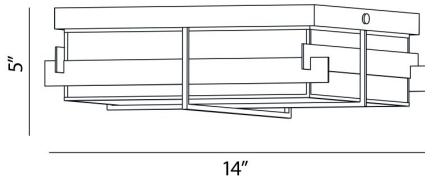

### PRODUCT DETAILS

No.	:	28055-013
Product Color	:	BRONZE
Shade / Accent Colour	:	BLACK
Shade / Accent Material	:	STEEL
Length	:	14"
Width	:	14"
Height	:	5"
Weight	:	10.2LBS

### TECHNICAL DETAILS

Light Direction	:	DOWN
Hanging Support Type	:	J-BOX
Canopy / Backplate Length	:	13"
Canopy / Backplate Height	:	1"
Canopy / Backplate Width	:	13"
Adjustable Lamp Head	:	NO
IP Rating	:	IP44
Location	:	WET
Approval	:	
Beam Angle	:	360