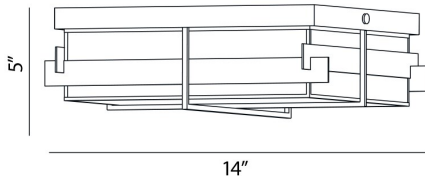

### PRODUCT DETAILS

No.	:	28055-013
Product Color	:	BRONZE
Shade / Accent Colour	:	BLACK
Shade / Accent Material	:	STEEL
Length	:	14"
Width	:	14"
Height	:	5"
Weight	:	10.2LBS

### TECHNICAL DETAILS

Light Direction	:	DOWN
Hanging Support Type	:	J-BOX
Canopy / Backplate Length	:	13"
Canopy / Backplate Height	:	1"
Canopy / Backplate Width	:	13"
Adjustable Lamp Head	:	NO
IP Rating	:	IP44
Location	:	WET
Approval	:	<input type="checkbox"/>
Beam Angle	:	360