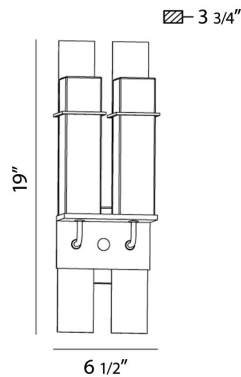

MULLER, 2-LIGHT OUTDOOR WALL SCONCE

PRODUCT DETAILS

No.	:	28054-016
Product Color	:	BRONZE
Shade / Accent Colour	:	GLASS
Width	:	6.5"
Height	:	19"
Ext	:	3.75"
Weight	:	5.2LBS

LIGHT SOURCE DETAILS

Number of Bulbs	:	2
Light Source	:	BULB
Light Source Type	:	EDISON
Input Voltage	:	120V
Bulb Voltage	:	120V
Socket Type	:	E26
Wattage	:	2 X 60W
Total Wattage	:	120W
Bulb Included	:	YES
Dimmable	:	YES

OPTIONS AVAILABLE

ITEM NO.	FINISH	SHADE
28054-016	BRONZE	GLASS

TECHNICAL DETAILS

Light Direction	:	DOWN
Canopy / Backplate Length	:	4.92"
Canopy / Backplate Height	:	0.79"
Canopy / Backplate Width	:	4.92"
Adjustable Lamp Head	:	NO
Location	:	WET
Approval	:	