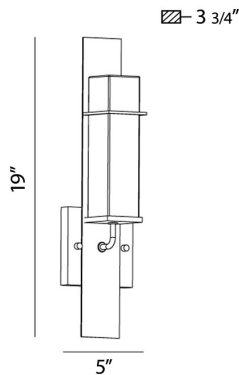

MULLER, 19IN OUTDOOR WALL SCONCE

PRODUCT DETAILS

No.	:	28053-019
Product Color	:	BRONZE
Shade / Accent Colour	:	BLACK
Shade / Accent Material	:	STEEL
Width	:	5"
Height	:	19"
Ext	:	3.75"
Weight	:	3.5LBS

LIGHT SOURCE DETAILS

Number of Bulbs	:	1
Light Source Type	:	EDISON
Input Voltage	:	120V
Bulb Voltage	:	120V
Socket Type	:	E26
Wattage	:	1 X 60W
Total Wattage	:	60W
Bulb Included	:	YES
Dimmable	:	NO

OPTIONS AVAILABLE

ITEM NO.	FINISH	SHADE
28053-019	BRONZE	GLASS

TECHNICAL DETAILS

Light Direction	:	DOWN
Hanging Support Type	:	J-BOX
Canopy / Backplate Length	:	5"
Canopy / Backplate Height	:	5"
Canopy / Backplate Width	:	0.75"
Adjustable Lamp Head	:	NO
IP Rating	:	IP44
Location	:	WET
Approval	:	
Beam Angle	:	360