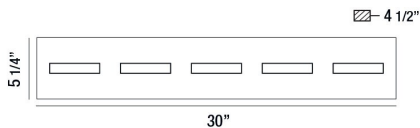

OLSON, 5-LIGHT 30IN INTEGRATED LED VANITY

PRODUCT DETAILS

No.	:	28022-025
Product Color	:	MATTE BLACK
Product Material	:	METAL
Shade / Accent Colour	:	WHITE
Shade / Accent Material	:	ACRYLIC
Length	:	30"
Width	:	30"
Height	:	5.25"
Overall Height	:	5.25"
Ext	:	4.5"
Weight	:	6.1LBS

LIGHT SOURCE DETAILS

Number of Bulbs	:	5
Light Source	:	LED
Light Source Type	:	INTEGRATED LED
Input Voltage	:	120V
Bulb Voltage	:	120V
Socket Type	:	INTEGRATED
Wattage	:	5 X 5W
Total Wattage	:	25W
Delivered Lumens	:	1435LM
Kelvin	:	3000K
CRI	:	80
Bulb Included	:	YES
Dimmable	:	YES

OPTIONS AVAILABLE

ITEM NO.	FINISH	SHADE
28022-015	CHROME	FROSTED
28022-025	MATTE BLACK	FROSTED

TECHNICAL DETAILS

Light Direction	:	UP AND DOWN
Hanging Support Type	:	J-BOX
Canopy / Backplate Length	:	29.5"
Canopy / Backplate Height	:	4.5"
Canopy / Backplate Width	:	1.25"
Adjustable Lamp Head	:	NO
IP Rating	:	IP22
Location	:	DAMP
Approval	:	<input type="checkbox"/>
Title 24	:	YES
Beam Angle	:	360