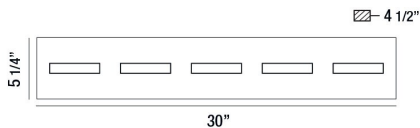

OLSON, 5-LIGHT 30IN INTEGRATED LED VANITY

PRODUCT DETAILS

No.	:	28022-015
Product Color	:	CHROME
Product Material	:	METAL
Shade / Accent Colour	:	WHITE
Shade / Accent Material	:	ACRYLIC
Length	:	30"
Width	:	30"
Height	:	5.25"
Overall Height	:	5.25"
Ext	:	4.5"
Weight	:	6.1LBS

LIGHT SOURCE DETAILS

Number of Bulbs	:	5
Light Source	:	LED
Light Source Type	:	INTEGRATED LED
Input Voltage	:	120V
Bulb Voltage	:	120V
Socket Type	:	INTEGRATED
Wattage	:	5 X 5W
Total Wattage	:	25W
Delivered Lumens	:	1435LM
Kelvin	:	3000K
CRI	:	80
Bulb Included	:	YES
Dimmable	:	YES

OPTIONS AVAILABLE

ITEM NO.	FINISH	SHADE
28022-015	CHROME	FROSTED
28022-025	MATTE BLACK	FROSTED

TECHNICAL DETAILS

Light Direction	:	UP AND DOWN
Hanging Support Type	:	J-BOX
Canopy / Backplate Length	:	29.5"
Canopy / Backplate Height	:	4.5"
Canopy / Backplate Width	:	1.25"
Adjustable Lamp Head	:	NO
IP Rating	:	IP22
Location	:	DAMP
Approval	:	<input type="checkbox"/>
Title 24	:	YES
Beam Angle	:	360