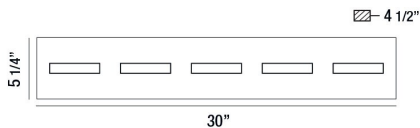

### PRODUCT DETAILS

No.	:	28022-015
Product Color	:	CHROME
Product Material	:	METAL
Shade / Accent Colour	:	WHITE
Shade / Accent Material	:	ACRYLIC
Length	:	30"
Width	:	30"
Height	:	5.25"
Overall Height	:	5.25"
Ext	:	4.5"
Weight	:	6.1LBS

### LIGHT SOURCE DETAILS

Number of Bulbs	:	5
Light Source	:	LED
Light Source Type	:	INTEGRATED LED
Input Voltage	:	120V
Bulb Voltage	:	120V
Socket Type	:	INTEGRATED
Wattage	:	5 X 5W
Total Wattage	:	25W
Delivered Lumens	:	1435LM
Kelvin	:	3000K
CRI	:	80
Bulb Included	:	YES
Dimmable	:	YES

### TECHNICAL DETAILS

Light Direction	:	UP AND DOWN
Hanging Support Type	:	J-BOX
Canopy / Backplate Length	:	29.5"
Canopy / Backplate Height	:	4.5"
Canopy / Backplate Width	:	1.25"
Adjustable Lamp Head	:	NO
IP Rating	:	IP22
Location	:	DAMP
Approval	:	
Title 24	:	YES
Beam Angle	:	360