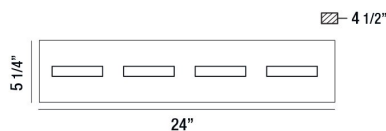

OLSON, 4-LIGHT 24IN INTEGRATED LED VANITY

PRODUCT DETAILS

No.	:	28021-024
Product Color	:	MATTE BLACK
Product Material	:	METAL
Shade / Accent Colour	:	WHITE
Shade / Accent Material	:	ACRYLIC
Length	:	24"
Width	:	24"
Height	:	5.25"
Overall Height	:	5.25"
Ext	:	4.5"
Weight	:	5.5LBS

LIGHT SOURCE DETAILS

Number of Bulbs	:	4
Light Source	:	LED
Light Source Type	:	INTEGRATED LED
Input Voltage	:	120V
Bulb Voltage	:	120V
Socket Type	:	INTEGRATED
Wattage	:	4 X 5W
Total Wattage	:	20W
Delivered Lumens	:	1250LM
Kelvin	:	3000K
CRI	:	80
Bulb Included	:	YES
Dimmable	:	YES

OPTIONS AVAILABLE

ITEM NO.	FINISH	SHADE
28021-018	CHROME	FROSTED
28021-024	MATTE BLACK	FROSTED

TECHNICAL DETAILS

Light Direction	:	UP AND DOWN
Hanging Support Type	:	J-BOX
Canopy / Backplate Length	:	23.5"
Canopy / Backplate Height	:	4.5"
Canopy / Backplate Width	:	1.25"
Adjustable Lamp Head	:	NO
IP Rating	:	IP22
Location	:	DAMP
Approval	:	<input type="checkbox"/>
Title 24	:	YES
Beam Angle	:	360