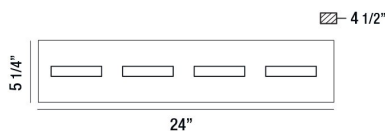

OLSON, 4-LIGHT 24IN INTEGRATED LED VANITY

PRODUCT DETAILS

No.	:	28021-018
Product Color	:	CHROME
Product Material	:	METAL
Shade / Accent Colour	:	WHITE
Shade / Accent Material	:	ACRYLIC
Length	:	24"
Width	:	24"
Height	:	5.25"
Overall Height	:	5.25"
Ext	:	4.5"
Weight	:	5.5LBS

LIGHT SOURCE DETAILS

Number of Bulbs	:	4
Light Source	:	LED
Light Source Type	:	INTEGRATED LED
Input Voltage	:	120V
Bulb Voltage	:	120V
Socket Type	:	INTEGRATED
Wattage	:	4 X 5W
Total Wattage	:	20W
Delivered Lumens	:	1250LM
Kelvin	:	3000K
CRI	:	80
Bulb Included	:	YES
Dimmable	:	YES

OPTIONS AVAILABLE

ITEM NO.	FINISH	SHADE
28021-018	CHROME	FROSTED
28021-024	MATTE BLACK	FROSTED

TECHNICAL DETAILS

Light Direction	:	UP AND DOWN
Hanging Support Type	:	J-BOX
Canopy / Backplate Length	:	23.5"
Canopy / Backplate Height	:	4.5"
Canopy / Backplate Width	:	1.25"
Adjustable Lamp Head	:	NO
IP Rating	:	IP22
Location	:	DAMP
Approval	:	<input type="checkbox"/>
Title 24	:	YES
Beam Angle	:	360