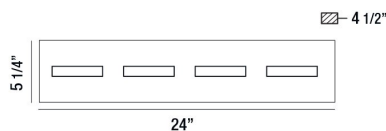

### PRODUCT DETAILS

No.	:	28021-018
Product Color	:	CHROME
Product Material	:	METAL
Shade / Accent Colour	:	WHITE
Shade / Accent Material	:	ACRYLIC
Length	:	24"
Width	:	24"
Height	:	5.25"
Overall Height	:	5.25"
Ext	:	4.5"
Weight	:	5.5LBS

### LIGHT SOURCE DETAILS

Number of Bulbs	:	4
Light Source	:	LED
Light Source Type	:	INTEGRATED LED
Input Voltage	:	120V
Bulb Voltage	:	120V
Socket Type	:	INTEGRATED
Wattage	:	4 X 5W
Total Wattage	:	20W
Delivered Lumens	:	1250LM
Kelvin	:	3000K
CRI	:	80
Bulb Included	:	YES
Dimmable	:	YES

### TECHNICAL DETAILS

Light Direction	:	UP AND DOWN
Hanging Support Type	:	J-BOX
Canopy / Backplate Length	:	23.5"
Canopy / Backplate Height	:	4.5"
Canopy / Backplate Width	:	1.25"
Adjustable Lamp Head	:	NO
IP Rating	:	IP22
Location	:	DAMP
Approval	:	
Title 24	:	YES
Beam Angle	:	360