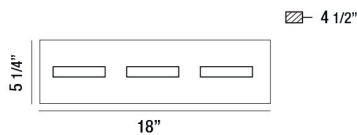

### PRODUCT DETAILS

No.	:	28020-023
Product Color	:	MATTE BLACK
Product Material	:	METAL
Shade / Accent Colour	:	WHITE
Shade / Accent Material	:	ACRYLIC
Length	:	18"
Width	:	18"
Height	:	5.25"
Overall Height	:	5.25"
Ext	:	4.5"
Weight	:	3.9LBS

### LIGHT SOURCE DETAILS

Number of Bulbs	:	3
Light Source	:	LED
Light Source Type	:	INTEGRATED LED
Input Voltage	:	120V
Bulb Voltage	:	120V
Socket Type	:	INTEGRATED
Wattage	:	3 X 5W
Total Wattage	:	15W
Delivered Lumens	:	900LM
Kelvin	:	3000K
CRI	:	80
Bulb Included	:	YES
Dimmable	:	YES

### TECHNICAL DETAILS

Light Direction	:	UP AND DOWN
Hanging Support Type	:	J-BOX
Canopy / Backplate Length	:	17.5"
Canopy / Backplate Height	:	4.5"
Canopy / Backplate Width	:	1.25"
Adjustable Lamp Head	:	NO
IP Rating	:	IP22
Location	:	DAMP
Approval	:	<input type="checkbox"/>
Beam Angle	:	360