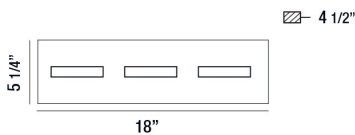

### PRODUCT DETAILS

No.	:	28020-011
Product Color	:	CHROME
Product Material	:	METAL
Shade / Accent Colour	:	WHITE
Shade / Accent Material	:	ACRYLIC
Length	:	18"
Width	:	18"
Height	:	5.25"
Overall Height	:	5.25"
Ext	:	4.5"
Weight	:	3.9LBS

### LIGHT SOURCE DETAILS

Number of Bulbs	:	3
Light Source	:	LED
Light Source Type	:	INTEGRATED LED
Input Voltage	:	120V
Bulb Voltage	:	120V
Socket Type	:	INTEGRATED
Wattage	:	3 X 5W
Total Wattage	:	15W
Delivered Lumens	:	900LM
Kelvin	:	3000K
CRI	:	80
Bulb Included	:	YES
Dimmable	:	YES

### TECHNICAL DETAILS

Light Direction	:	UP AND DOWN
Hanging Support Type	:	J-BOX
Canopy / Backplate Length	:	17.5"
Canopy / Backplate Height	:	4.5"
Canopy / Backplate Width	:	1.25"
Adjustable Lamp Head	:	NO
IP Rating	:	IP22
Location	:	DAMP
Approval	:	<input type="checkbox"/>
Beam Angle	:	360