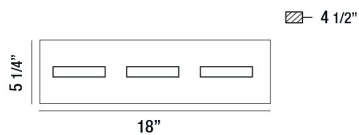

OLSON, 3-LIGHT 18IN INTEGRATED LED VANITY

PRODUCT DETAILS

No.	:	28020-011
Product Color	:	CHROME
Product Material	:	METAL
Shade / Accent Colour	:	WHITE
Shade / Accent Material	:	ACRYLIC
Length	:	18"
Width	:	18"
Height	:	5.25"
Overall Height	:	5.25"
Ext	:	4.5"
Weight	:	3.9LBS

LIGHT SOURCE DETAILS

Number of Bulbs	:	3
Light Source	:	LED
Light Source Type	:	INTEGRATED LED
Input Voltage	:	120V
Bulb Voltage	:	120V
Socket Type	:	INTEGRATED
Wattage	:	3 X 5W
Total Wattage	:	15W
Delivered Lumens	:	900LM
Kelvin	:	3000K
CRI	:	80
Bulb Included	:	YES
Dimmable	:	YES

OPTIONS AVAILABLE

ITEM NO.	FINISH	SHADE
28020-011	CHROME	FROSTED
28020-023	MATTE BLACK	FROSTED

TECHNICAL DETAILS

Light Direction	:	UP AND DOWN
Hanging Support Type	:	J-BOX
Canopy / Backplate Length	:	17.5"
Canopy / Backplate Height	:	4.5"
Canopy / Backplate Width	:	1.25"
Adjustable Lamp Head	:	NO
IP Rating	:	IP22
Location	:	DAMP
Approval	:	
Beam Angle	:	360