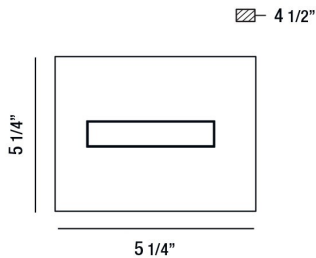

OLSON, 1 LIGHT LED WALL SCONCE

PRODUCT DETAILS

No.	:	28019-029
Product Color	:	BLACK
Product Material	:	METAL
Shade / Accent Colour	:	FROSTED
Shade / Accent Material	:	ACRYLIC
Width	:	5.25"
Height	:	5.25"
Ext	:	4.5"
Weight	:	1.2lbs

ITEM NO.	FINISH	SHADE
28019-015	CHROME	FROSTED
28019-029	BLACK	FROSTED

TECHNICAL DETAILS

Light Direction	:	Up and Down
Canopy / Backplate Length	:	5.1"
Canopy / Backplate Height	:	1.1"
Canopy / Backplate Width	:	4.5"
Adjustable Lamp Head	:	No
Location	:	DAMP
Approval	:	
Title 24	:	Yes
Beam Angle	:	120