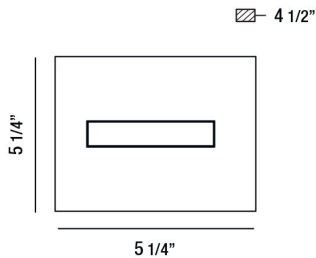

### PRODUCT DETAILS

No.	:	28019-015
Product Color	:	CHROME
Product Material	:	METAL
Shade / Accent Colour	:	FROSTED
Shade / Accent Material	:	ACRYLIC
Width	:	5.25"
Height	:	5.25"
Ext	:	4.5"
Weight	:	1.2lbs

### TECHNICAL DETAILS

Light Direction	:	Up and Down
Canopy / Backplate Length	:	5.1"
Canopy / Backplate Height	:	1.1"
Canopy / Backplate Width	:	4.5"
Adjustable Lamp Head	:	No
Location	:	DAMP
Approval	:	
Title 24	:	Yes
Beam Angle	:	120