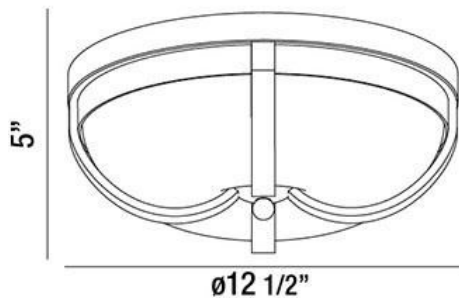

ANDREW, 13" CEILING MOUNT

PRODUCT DETAILS

No.	:	26637-020
Product Color	:	BRONZE
Product Material	:	METAL
Shade / Accent Colour	:	GLASS
Shade / Accent Material	:	GLASS
Diameter	:	12.5"
Height	:	5"
Weight	:	5.1LBS

OPTIONS AVAILABLE

ITEM NO.	FINISH	SHADE
26637-020	BRONZE	OPAL WHITE

TECHNICAL DETAILS

Light Direction	:	DOWN
Canopy / Backplate Height	:	1"
Canopy / Backplate Dia.	:	12.5"
Adjustable Lamp Head	:	NO
IP Rating	:	DRY
Approval	:	