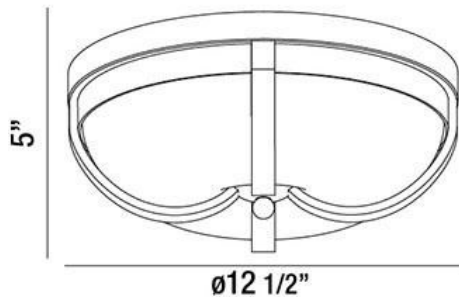

## ANDREW, 13" CEILING MOUNT

### PRODUCT DETAILS

No.	:	26637-020
Product Color	:	BRONZE
Product Material	:	METAL
Shade / Accent Colour	:	OPAL WHITE
Shade / Accent Material	:	GLASS
Diameter	:	12.5"
Height	:	5"
Weight	:	5.1lbs

### TECHNICAL DETAILS

Canopy / Backplate Height	:	1"
Canopy / Backplate Dia.	:	12.5"
Adjustable Lamp Head	:	No
Approval	:	