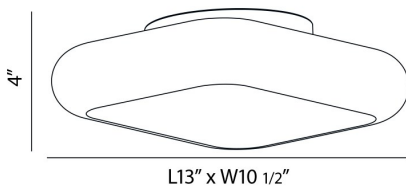

ALMA, 13" CEILING MOUNT

PRODUCT DETAILS

No.	:	26631-011
Product Color	:	BRONZE
Product Material	:	METAL
Shade / Accent Colour	:	GLASS
Shade / Accent Material	:	GLASS
Length	:	13"
Width	:	10.5"
Height	:	4"
Weight	:	3.9LBS

OPTIONS AVAILABLE

ITEM NO.	FINISH	SHADE
26631-011	BRONZE	OPAL WHITE
26631-028	SATIN NICKEL	OPAL WHITE

TECHNICAL DETAILS

Light Direction	:	DOWN
Canopy / Backplate Height	:	1"
Canopy / Backplate Dia.	:	6.75"
Adjustable Lamp Head	:	NO
IP Rating	:	DRY
Approval	:	