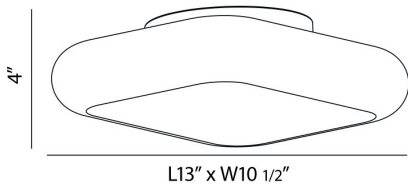

ALMA, 13" CEILING MOUNT

PRODUCT DETAILS

No.	:	26631-011
Product Color	:	BRONZE
Product Material	:	METAL
Shade / Accent Colour	:	OPAL WHITE
Shade / Accent Material	:	GLASS
Length	:	13"
Width	:	10.5"
Height	:	4"
Weight	:	3.9lbs

LIGHT SOURCE DETAILS

Light Source Type	:	INTEGRATED LED
Input Voltage	:	120V
Bulb Voltage	:	120V
Total Wattage	:	16W
Initial Lumens	:	1300lm
Kelvin	:	3000K
CRI	:	85+
Dimmable	:	Yes

OPTIONS AVAILABLE

ITEM NO.	FINISH	SHADE
26631-011	BRONZE	OPAL WHITE
26631-028	SATIN NICKEL	OPAL WHITE

TECHNICAL DETAILS

Canopy / Backplate Height	:	1"
Canopy / Backplate Dia.	:	6.75"
Adjustable Lamp Head	:	No
Approval	:	

PROJECT INFORMATION

 Job Name: Date: Category:

 Comments: