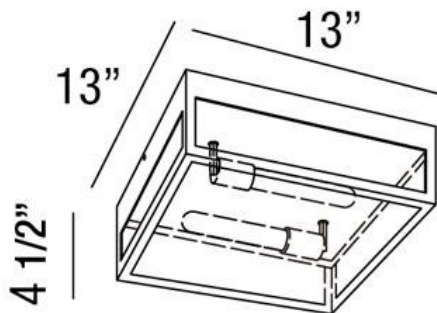

### PRODUCT DETAILS

No.	:	25604-016
Product Color	:	BRONZE
Shade / Accent Colour	:	GLASS
Length	:	13"
Width	:	13"
Height	:	4.5"
Weight	:	7.6LBS

### TECHNICAL DETAILS

Light Direction	:	DOWN
Canopy / Backplate Length	:	12"
Canopy / Backplate Height	:	1"
Canopy / Backplate Width	:	12"
Adjustable Lamp Head	:	NO
Location	:	WET
Approval	:	