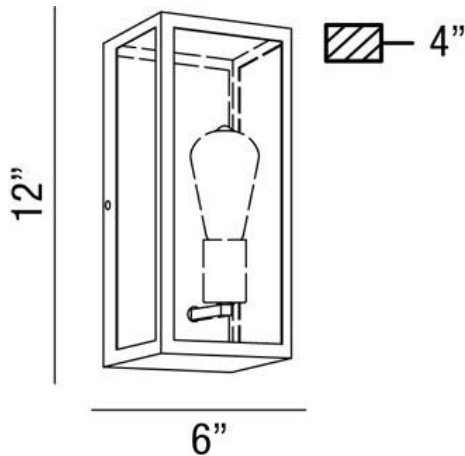

RETTO, 1-LIGHT OUTDOOR SCONCE

PRODUCT DETAILS

No.	:	25602-012
Product Color	:	BRONZE
Shade / Accent Colour	:	GLASS
Width	:	6"
Height	:	12"
Ext	:	4"
Weight	:	3.7LBS

LIGHT SOURCE DETAILS

Number of Bulbs	:	1
Light Source	:	BULB
Light Source Type	:	EDISON
Input Voltage	:	120V
Bulb Voltage	:	120V
Socket Type	:	E26
Wattage	:	1 X 60W
Total Wattage	:	60W
Bulb Included	:	YES
Dimmable	:	NO

OPTIONS AVAILABLE

 ITEM NO.
 25602-012

 FINISH
 BRONZE

 SHADE
 CLEAR GLASS

TECHNICAL DETAILS

Canopy / Backplate Length	:	11.5"
Canopy / Backplate Height	:	0.5"
Canopy / Backplate Width	:	5.5"
Adjustable Lamp Head	:	NO
Location	:	WET
Approval	:	