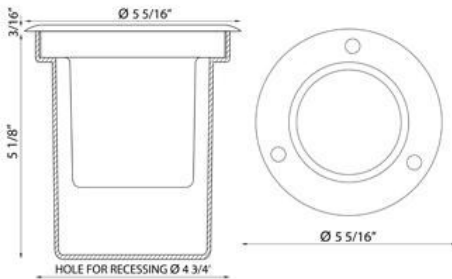

### PRODUCT DETAILS

No.	:	23817-012
Product Color	:	STAINLESS STEEL
Diameter	:	5.3125"
Height	:	5.3125"
Weight	:	1.7lbs

### TECHNICAL DETAILS

Light Direction	:	Up
Adjustable Lamp Head	:	No
IP Rating	:	IP 67
Location	:	WET
Approval	:	
Cut Hole Diameter	:	4.75"