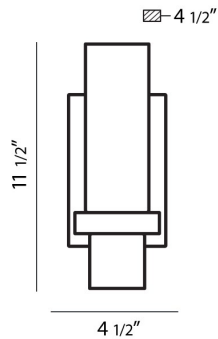

PILLAR, WALL MOUNT

PRODUCT DETAILS

No.	:	23277-038
Product Color	:	CHROME
Product Material	:	METAL
Shade / Accent Colour	:	OPAL WHITE
Shade / Accent Material	:	GLASS
Width	:	4.5"
Height	:	11.5"
Ext	:	4.5"
Weight	:	2.6lbs

OPTIONS AVAILABLE

ITEM NO.	FINISH	SHADE
23277-021	BRUSHED NICKEL	OPAL WHITE
23277-038	CHROME	OPAL WHITE

TECHNICAL DETAILS

Light Direction	:	Up
Canopy / Backplate Length	:	7.063"
Canopy / Backplate Height	:	0.625"
Canopy / Backplate Width	:	4.5"
Adjustable Lamp Head	:	No
Mounting	:	Up
IP Rating	:	DAMP
Approval	:	