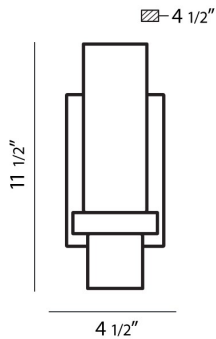

PILLAR, WALL MOUNT

OPTIONS AVAILABLE

ITEM NO.	FINISH	SHADE
23277-021	BRUSHED NICKEL	OPAL WHITE
23277-038	CHROME	OPAL WHITE

PRODUCT DETAILS

No.	: 23277-021
Product Color	: BRUSHED NICKEL
Product Material	: METAL
Shade / Accent Colour	: OPAL WHITE
Shade / Accent Material	: GLASS
Width	: 4.5"
Height	: 11.5"
Ext	: 4.5"
Weight	: 2.6lbs

TECHNICAL DETAILS

Light Direction	: Up
Canopy / Backplate Length	: 7.063"
Canopy / Backplate Height	: 0.625"
Canopy / Backplate Width	: 4.5"
Adjustable Lamp Head	: No
Mounting	: Up
IP Rating	: DAMP
Approval	: 