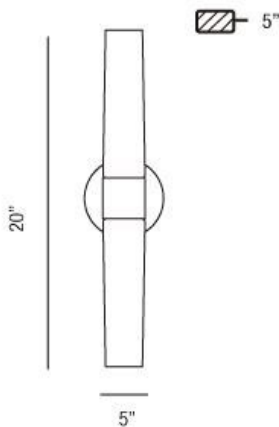

### PRODUCT DETAILS

No.	:	23274-013
Product Color	:	CHROME
Product Material	:	METAL
Shade / Accent Colour	:	FROSTED
Shade / Accent Material	:	GLASS
Width	:	5"
Height	:	20"
Ext	:	5"
Weight	:	3.1LBS

### TECHNICAL DETAILS

Light Direction	:	UP AND DOWN
Canopy / Backplate Height	:	0.68"
Canopy / Backplate Dia.	:	4.75"
Adjustable Lamp Head	:	NO
Mounting	:	UP OR DOWN
IP Rating	:	DRY
Approval	:	