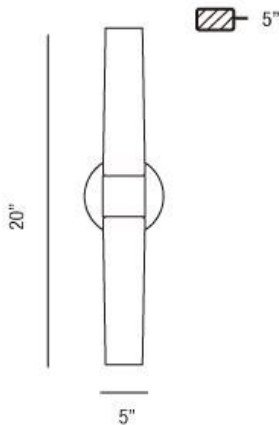

VESPER, 20IN WALL SCONCE

PRODUCT DETAILS

No.	:	23274-013
Product Color	:	CHROME
Product Material	:	METAL
Shade / Accent Colour	:	WHITE
Shade / Accent Material	:	GLASS
Length	:	4.75"
Width	:	5"
Height	:	20"
Ext	:	5"
Weight	:	2.4LBS

LIGHT SOURCE DETAILS

Number of Bulbs	:	2
Light Source Type	:	T10
Input Voltage	:	120V
Bulb Voltage	:	120V
Socket Type	:	E26
Wattage	:	2 X 60W
Total Wattage	:	120W
Bulb Included	:	NO
Dimmable	:	YES

OPTIONS AVAILABLE

ITEM NO.	FINISH	SHADE
23274-013	CHROME	FROSTED
23274-020	POLISHED NICKEL	FROSTED

TECHNICAL DETAILS

Light Direction	:	UP AND DOWN
Hanging Support Type	:	J-BOX
Canopy / Backplate Height	:	0.68"
Canopy / Backplate Width	:	0.75"
Canopy / Backplate Dia.	:	4.75"
Adjustable Lamp Head	:	NO
Mounting	:	UP OR DOWN
IP Rating	:	IP22
Approval	:	
Beam Angle	:	360