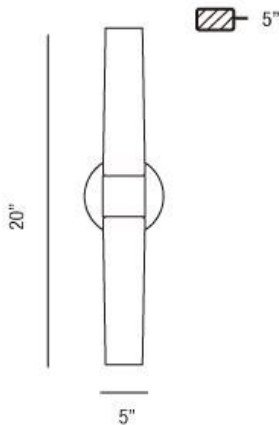

VESPER, 20IN WALL SCONCE

PRODUCT DETAILS

No.	:	23274-013
Product Color	:	CHROME
Product Material	:	METAL
Shade / Accent Colour	:	WHITE
Shade / Accent Material	:	GLASS
Length	:	4.75"
Width	:	5"
Height	:	20"
Ext	:	5"
Weight	:	3.1LBS

LIGHT SOURCE DETAILS

Number of Bulbs	:	2
Light Source	:	BULB
Light Source Type	:	T10
Input Voltage	:	120V
Bulb Voltage	:	120V
Socket Type	:	E26
Wattage	:	60W
Total Wattage	:	120W
Bulb Included	:	NO
Dimmable	:	YES

OPTIONS AVAILABLE

ITEM NO.	FINISH	SHADE
23274-013	CHROME	FROSTED
23274-020	POLISHED NICKEL	FROSTED

TECHNICAL DETAILS

Light Direction	:	UP AND DOWN
Hanging Support Type	:	J-BOX
Canopy / Backplate Height	:	0.68"
Canopy / Backplate Width	:	0.75"
Canopy / Backplate Dia.	:	4.75"
Adjustable Lamp Head	:	NO
Mounting	:	UP OR DOWN
IP Rating	:	IP22
Approval	:	
Beam Angle	:	360