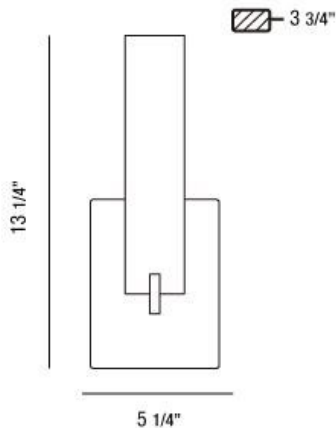

ZUMA, WALL MOUNT

PRODUCT DETAILS

No.	:	23271-012
Product Color	:	CHROME
Product Material	:	METAL
Shade / Accent Colour	:	FROSTED
Shade / Accent Material	:	GLASS
Width	:	5.25"
Height	:	13.25"
Ext	:	3.75"
Weight	:	2lbs

LIGHT SOURCE DETAILS

Number of Bulbs	:	2 / 2
Light Source	:	Halogen / Halogen
Light Source Type	:	G9 / G9
Input Voltage	:	120 / 120V
Bulb Voltage	:	120 / 120V
Socket Type	:	G9 / G9
Wattage	:	40 / 40W
Total Wattage	:	80 / 80W
Bulb Included	:	Yes / Yes
Dimmable	:	Yes / Yes

TECHNICAL DETAILS

Light Direction	:	Up
Canopy / Backplate Length	:	6.125"
Canopy / Backplate Height	:	0.813"
Canopy / Backplate Width	:	4.5"
Adjustable Lamp Head	:	No
Mounting	:	Up
IP Rating	:	DRY
Approval	:	