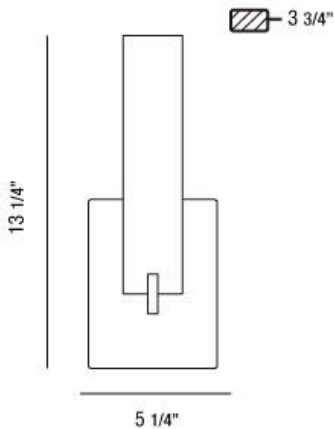

ZUMA, WALL MOUNT

PRODUCT DETAILS

| | | |
|-------------------------|---|-----------|
| No. | : | 23271-012 |
| Product Color | : | CHROME |
| Product Material | : | METAL |
| Shade / Accent Colour | : | FROSTED |
| Shade / Accent Material | : | GLASS |
| Width | : | 5.25" |
| Height | : | 13.25" |
| Ext | : | 3.75" |
| Weight | : | 2lbs |

LIGHT SOURCE DETAILS

| | | |
|-------------------|---|---------|
| Number of Bulbs | : | 2 |
| Light Source | : | Halogen |
| Light Source Type | : | G9 |
| Input Voltage | : | 120V |
| Bulb Voltage | : | 120V |
| Socket Type | : | G9 |
| Wattage | : | 40W |
| Total Wattage | : | 80W |
| Bulb Included | : | Yes |
| Dimmable | : | Yes |

TECHNICAL DETAILS

| | | |
|---------------------------|---|---|
| Light Direction | : | Up |
| Canopy / Backplate Length | : | 6.125" |
| Canopy / Backplate Height | : | 0.813" |
| Canopy / Backplate Width | : | 4.5" |
| Adjustable Lamp Head | : | No |
| Mounting | : | Up |
| Approval | : |  |