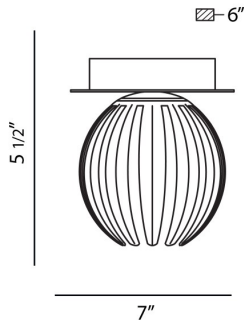

COSMO, 1-LIGHT WALL MOUNT

PRODUCT DETAILS

No.	:	23203-068
Product Color	:	CHROME
Shade / Accent Colour	:	CHROME
Height	:	5.5"
Ext	:	6"

LIGHT SOURCE DETAILS

Number of Bulbs	:	1
Light Source	:	Halogen
Light Source Type	:	G9
Input Voltage	:	120V
Bulb Voltage	:	120V
Socket Type	:	G9
Wattage	:	40W
Total Wattage	:	40W
Bulb Included	:	Yes
Dimmable	:	Yes

OPTIONS AVAILABLE

ITEM NO.	FINISH	SHADE
23203-037	CHROME	CLEAR
23203-051	CHROME	FROSTED WHITE
23203-068	CHROME	CHROME

TECHNICAL DETAILS

Canopy / Backplate Height	:	0.938"
Canopy / Backplate Dia.	:	4.688"
Adjustable Lamp Head	:	No
Approval	:	