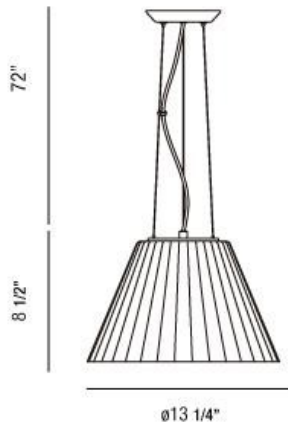

RIBO, 13" ROUND PENDANT

OPTIONS AVAILABLE

ITEM NO.	FINISH	SHADE
23067-011	CHROME	CLEAR
23067-028	CHROME	RED
23067-035	CHROME	BLACK
23067-042	CHROME	WHITE

PRODUCT DETAILS

No.	:	23067-011
Product Color	:	CHROME
Product Material	:	METAL
Shade / Accent Colour	:	CLEAR
Shade / Accent Material	:	RIBBED GLASS
Diameter	:	13.25"
Height	:	8.5"
Overall Height	:	82"
Weight	:	9lbs

TECHNICAL DETAILS

Light Direction	:	Down
Hanging Support Type	:	AIRCRAFT CABLE
Hanging Support Length	:	72"
Canopy / Backplate Height	:	1.5"
Canopy / Backplate Dia.	:	7"
Adjustable Lamp Head	:	No
Approval	:	