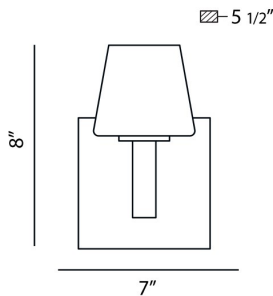

ANGLO, WALL MOUNT

PRODUCT DETAILS

No.	:	23041-028
Product Color	:	SATIN NICKEL
Product Material	:	METAL
Shade / Accent Colour	:	OPAL WHITE
Shade / Accent Material	:	GLASS
Width	:	7"
Height	:	8"
Ext	:	5.5"
Weight	:	2.6lbs

OPTIONS AVAILABLE

ITEM NO.	FINISH	SHADE
23041-028	SATIN NICKEL	OPAL WHITE

TECHNICAL DETAILS

Light Direction	:	Up
Adjustable Lamp Head	:	No
Mounting	:	Up
Approval	:	

PROJECT INFORMATION

 Job Name: Date: Category: