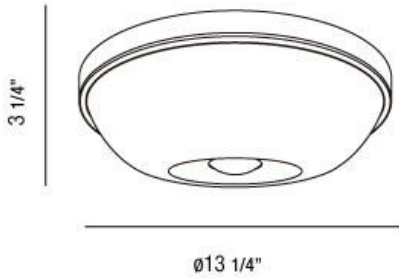

MOTION, 14" CEILING MOUNT

OPTIONS AVAILABLE

ITEM NO.	FINISH	SHADE
23021-013	SATIN NICKEL	WHITE GLASS

PRODUCT DETAILS

No.	:	23021-013
Product Color	:	SATIN NICKEL
Shade / Accent Colour	:	GLASS
Diameter	:	13.25"
Height	:	3.25"
Weight	:	4.3LBS

LIGHT SOURCE DETAILS

Number of Bulbs	:	1
Light Source	:	BULB
Light Source Type	:	T5CIRCLINE
Input Voltage	:	120V
Socket Type	:	2GX13
Wattage	:	22W
Total Wattage	:	22W
Bulb Included	:	YES
Dimmable	:	NO

TECHNICAL DETAILS

Light Direction	:	DOWN
Canopy / Backplate Height	:	0.75"
Canopy / Backplate Dia.	:	13.25"
Adjustable Lamp Head	:	NO
Approval	:	

PROJECT INFORMATION

Job Name: Date: Type:

Comments: