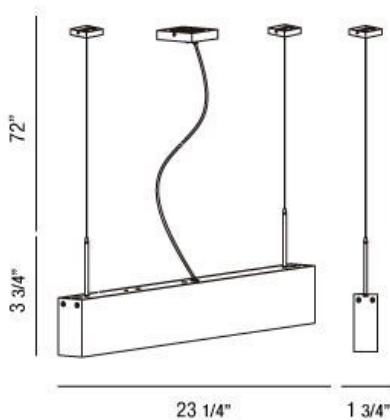

ANELLO, 23" LINEAR PENDANT

PRODUCT DETAILS

No.	:	22998-019
Product Color	:	CHROME
Shade / Accent Colour	:	GLASS
Length	:	23.25"
Width	:	1.75"
Height	:	3.75"
Weight	:	5.5LBS

LIGHT SOURCE DETAILS

Number of Bulbs	:	1
Light Source	:	BULB
Light Source Type	:	T5
Input Voltage	:	120V
Socket Type	:	G5
Wattage	:	1 X 24W
Total Wattage	:	24W
Bulb Included	:	YES
Dimmable	:	NO

OPTIONS AVAILABLE

ITEM NO. 22998-019	FINISH CHROME	SHADE FROSTED WHITE
------------------------------	-------------------------	-------------------------------

TECHNICAL DETAILS

Light Direction	:	DOWN
Hanging Support Type	:	AIRCRAFT CABLE
Hanging Support Length	:	72"
Canopy / Backplate Length	:	4.75"
Canopy / Backplate Height	:	4.75"
Canopy / Backplate Width	:	1"
Adjustable Lamp Head	:	NO
Approval	:	