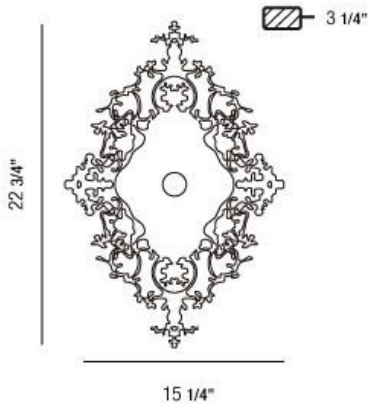

ROYAL, 1-LIGHT WALL MOUNT

PRODUCT DETAILS

No.	:	22982-018
Product Color	:	WHITE
Shade / Accent Colour	:	ACRYLIC
Width	:	15.25"
Height	:	22.75"
Ext	:	3.25"
Weight	:	3.6LBS

LIGHT SOURCE DETAILS

Number of Bulbs	:	1
Light Source	:	BULB
Light Source Type	:	G25
Input Voltage	:	120V
Bulb Voltage	:	120V
Socket Type	:	E26
Wattage	:	1 X 40W
Total Wattage	:	40W
Bulb Included	:	YES
Dimmable	:	YES

OPTIONS AVAILABLE

ITEM NO.	FINISH	SHADE
22982-018	WHITE	

TECHNICAL DETAILS

Canopy / Backplate Height	:	0.75"
Canopy / Backplate Dia.	:	4.625"
Adjustable Lamp Head	:	NO
Approval	:	

PROJECT INFORMATION

 Job Name: Date: Type: