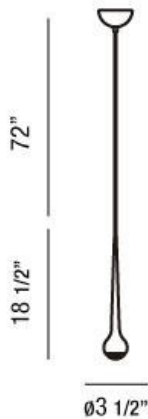

## MICRO, 4" MINI LED PENDANT

### PRODUCT DETAILS

No.	:	22960-016
Product Color	:	CHROME
Shade / Accent Colour	:	WHITE
Diameter	:	3.5"
Height	:	18.5"
Overall Height	:	92"
Weight	:	3lbs

### LIGHT SOURCE DETAILS

Number of Bulbs	:	1 / 1
Light Source	:	LED / LED
Light Source Type	:	INTEGRATED LED / INTEGRATED LED
Input Voltage	:	120 / 120V
Socket Type	:	/
Wattage	:	2.4 / 2.4W
Total Wattage	:	2.4 / 2.4W
Initial Lumens	:	360 / 360lm
Kelvin	:	4000 / 4000K
CRI	:	80 / 80
Bulb Included	:	Yes / Yes
Dimmable	:	Yes / Yes

### TECHNICAL DETAILS

Light Direction	:	Down
Hanging Support Type	:	WIRE
Hanging Support Length	:	72"
Adjustable Lamp Head	:	No
Location	:	DRY
Approval	:	