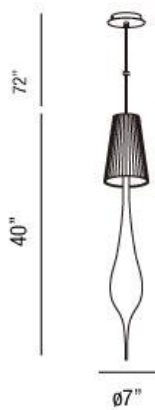

AQUA, 7" MINI PENDANT

PRODUCT DETAILS

No.	:	22827-012
Product Color	:	CHROME
Shade / Accent Colour	:	FABRIC
Diameter	:	7"
Height	:	40"
Overall Height	:	113.5"
Weight	:	3.9LBS

LIGHT SOURCE DETAILS

Number of Bulbs	:	1
Light Source	:	BULB
Light Source Type	:	B10
Input Voltage	:	120V
Bulb Voltage	:	120V
Socket Type	:	E12
Wattage	:	1 X 40W
Total Wattage	:	40W
Bulb Included	:	NO
Dimmable	:	YES

OPTIONS AVAILABLE

ITEM NO.	FINISH	SHADE
22827-012	CHROME	WHITE
22827-029	CHROME	BLACK

TECHNICAL DETAILS

Light Direction	:	DOWN
Hanging Support Type	:	WIRE
Hanging Support Length	:	72"
Adjustable Lamp Head	:	NO
Approval	:	