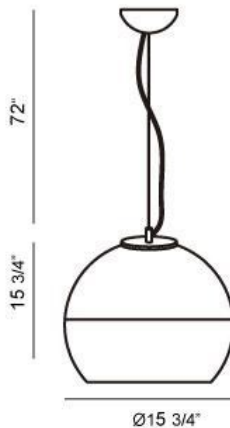

## CHROMOS, 16IN PENDANT

### PRODUCT DETAILS

No.	:	20455-019
Product Color	:	CHROME
Product Material	:	METAL/GLASS
Shade / Accent Colour	:	CLEAR
Shade / Accent Material	:	GLASS
Diameter	:	15.75"
Height	:	15.75"
Overall Height	:	89.75"
Weight	:	6.3LBS

### TECHNICAL DETAILS

Light Direction	:	DOWN
Hanging Support Type	:	AIRCRAFT CABLE
Canopy / Backplate Height	:	2"
Canopy / Backplate Dia.	:	4.75"
Adjustable Lamp Head	:	NO
IP Rating	:	IP22
Approval	:	
Beam Angle	:	360