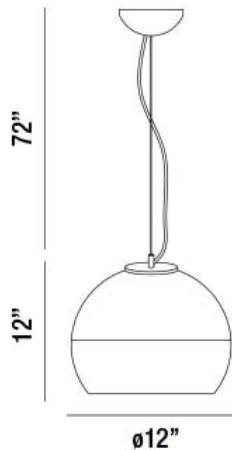

CHROMOS, 12IN PENDANT

PRODUCT DETAILS

No.	:	20454-012
Product Color	:	CHROME
Product Material	:	METAL/GLASS
Shade / Accent Colour	:	CLEAR
Shade / Accent Material	:	GLASS
Diameter	:	12"
Height	:	12"
Overall Height	:	86"
Weight	:	3LBS

LIGHT SOURCE DETAILS

Number of Bulbs	:	1
Light Source Type	:	A19
Input Voltage	:	120V
Bulb Voltage	:	120V
Socket Type	:	E26
Wattage	:	1 X 60W
Total Wattage	:	60W
Bulb Included	:	NO
Dimmable	:	YES

OPTIONS AVAILABLE

ITEM NO. 20454-012	FINISH CHROME	SHADE CHROME/CLEAR
------------------------------	-------------------------	------------------------------

TECHNICAL DETAILS

Light Direction	:	DOWN
Hanging Support Type	:	AIRCRAFT CABLE
Canopy / Backplate Height	:	2"
Canopy / Backplate Dia.	:	4.75"
Adjustable Lamp Head	:	NO
IP Rating	:	IP22
Approval	:	
Beam Angle	:	360