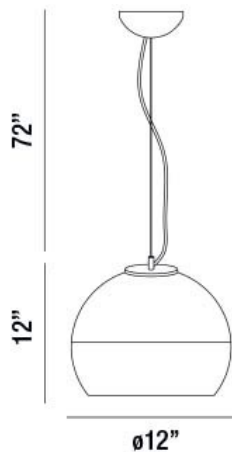

CHROMOS, 12" ROUND PENDANT

PRODUCT DETAILS

No.	:	20454-012
Product Color	:	CHROME
Product Material	:	METAL/GLASS
Shade / Accent Colour	:	CHROME/CLEAR
Shade / Accent Material	:	HAND-BLOWN GLASS
Diameter	:	12"
Height	:	12"
Overall Height	:	86"
Weight	:	3LBS

LIGHT SOURCE DETAILS

Number of Bulbs	:	1
Light Source	:	INCANDESCENT
Light Source Type	:	A19
Input Voltage	:	120V
Bulb Voltage	:	120V
Socket Type	:	E26
Wattage	:	60W
Total Wattage	:	60W
Bulb Included	:	NO
Dimmable	:	YES

OPTIONS AVAILABLE

ITEM NO.	FINISH	SHADE
20454-012	CHROME	CHROME/CLEAR

TECHNICAL DETAILS

Light Direction	:	DOWN
Hanging Support Type	:	AIRCRAFT CABLE
Hanging Support Length	:	72"
Canopy / Backplate Height	:	2"
Canopy / Backplate Dia.	:	4.75"
Adjustable Lamp Head	:	NO
IP Rating	:	DRY
Approval	:	