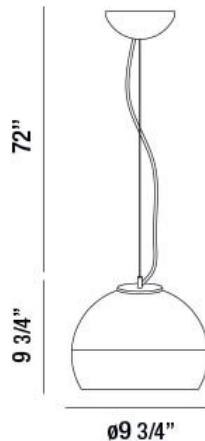

## CHROMOS, 10IN MINI PENDANT

### PRODUCT DETAILS

No.	:	20453-015
Product Color	:	CHROME
Product Material	:	METAL/GLASS
Shade / Accent Colour	:	CLEAR
Shade / Accent Material	:	GLASS
Diameter	:	9.75"
Height	:	9.75"
Overall Height	:	83.75"
Weight	:	2.2LBS

### TECHNICAL DETAILS

Light Direction	:	DOWN
Hanging Support Type	:	AIRCRAFT CABLE
Canopy / Backplate Height	:	2"
Canopy / Backplate Dia.	:	4.75"
Adjustable Lamp Head	:	NO
IP Rating	:	IP22
Approval	:	
Beam Angle	:	360