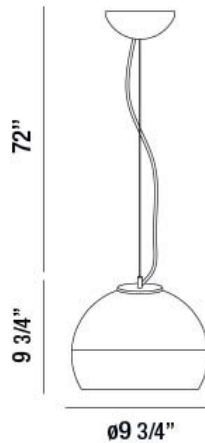

## CHROMOS, 10IN MINI PENDANT

### PRODUCT DETAILS

No.	:	20453-015
Product Color	:	CHROME
Product Material	:	METAL/GLASS
Shade / Accent Colour	:	CLEAR
Shade / Accent Material	:	GLASS
Diameter	:	9.75"
Height	:	9.75"
Overall Height	:	83.75"
Weight	:	2.2LBS

### TECHNICAL DETAILS

Light Direction	:	DOWN
Hanging Support Type	:	AIRCRAFT CABLE
Canopy / Backplate Height	:	2"
Canopy / Backplate Dia.	:	4.75"
Adjustable Lamp Head	:	NO
IP Rating	:	IP22
Approval	:	
Beam Angle	:	360