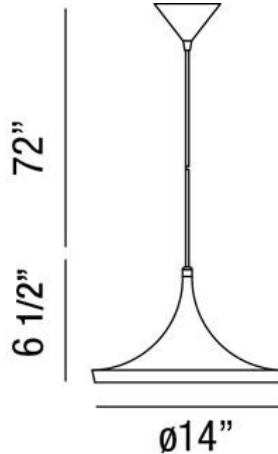

### PRODUCT DETAILS

No.	:	20439-040
Product Color	:	BRUSHED NICKEL
Product Material	:	ALUMINUM
Shade / Accent Colour	:	BRUSHED NICKEL
Shade / Accent Material	:	METAL
Diameter	:	14"
Height	:	6.5"
Overall Height	:	81.5"
Weight	:	1.7lbs

### TECHNICAL DETAILS

Light Direction	:	Down
Hanging Support Type	:	WIRE
Hanging Support Length	:	72"
Canopy / Backplate Height	:	3"
Canopy / Backplate Dia.	:	4.75"
Adjustable Lamp Head	:	No
Approval	:	