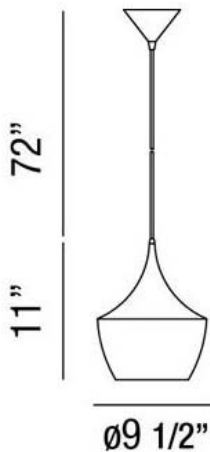

OPTIONS AVAILABLE

ITEM NO.	FINISH	SHADE
20438-012	MATTE BLACK	BLACK/BRASS