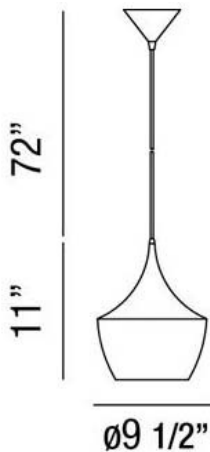

PIQUITO, 11IN MINI PENDANT

PRODUCT DETAILS

| | | |
|-------------------------|---|-------------|
| No. | : | 20438-012 |
| Product Color | : | MATTE BLACK |
| Product Material | : | ALUMINUM |
| Shade / Accent Colour | : | GOLD |
| Shade / Accent Material | : | ALUMINUM |
| Diameter | : | 9.5" |
| Height | : | 11" |
| Overall Height | : | 83" |
| Weight | : | 1.5LBS |

OPTIONS AVAILABLE

| ITEM NO. | FINISH | SHADE |
|-----------|-------------|-------------|
| 20438-012 | MATTE BLACK | BLACK/BRASS |

TECHNICAL DETAILS

| | | |
|---------------------------|---|---|
| Light Direction | : | DOWN |
| Hanging Support Type | : | WIRE |
| Hanging Support Length | : | 72" |
| Canopy / Backplate Height | : | 3" |
| Canopy / Backplate Dia. | : | 4.75" |
| Adjustable Lamp Head | : | NO |
| IP Rating | : | IP22 |
| Location | : | DRY |
| Approval | : |  |
| Beam Angle | : | 360 |