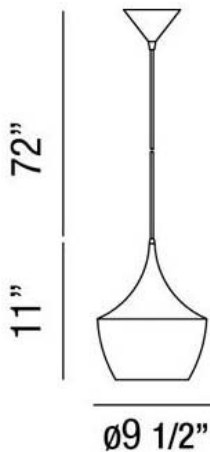

## PIQUITO, 11IN MINI PENDANT

### PRODUCT DETAILS

No.	:	20438-012
Product Color	:	MATTE BLACK
Product Material	:	ALUMINUM
Shade / Accent Colour	:	GOLD
Shade / Accent Material	:	ALUMINUM
Diameter	:	9.5"
Height	:	11"
Overall Height	:	83"
Weight	:	1.5LBS

### TECHNICAL DETAILS

Light Direction	:	DOWN
Hanging Support Type	:	WIRE
Canopy / Backplate Height	:	3"
Canopy / Backplate Dia.	:	4.75"
Adjustable Lamp Head	:	NO
IP Rating	:	IP22
Location	:	DRY
Approval	:	<input type="checkbox"/>
Beam Angle	:	360