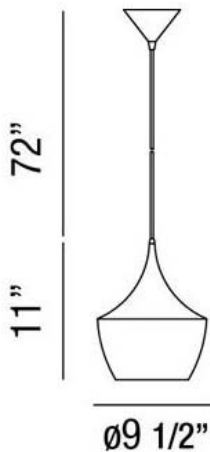

## PIQUITO, 11IN MINI PENDANT

### PRODUCT DETAILS

No.	:	20438-012
Product Color	:	MATTE BLACK
Product Material	:	ALUMINUM
Shade / Accent Colour	:	GOLD
Shade / Accent Material	:	ALUMINUM
Diameter	:	9.5"
Height	:	11"
Overall Height	:	83"
Weight	:	1.5LBS

### TECHNICAL DETAILS

Light Direction	:	DOWN
Hanging Support Type	:	WIRE
Hanging Support Length	:	72"
Canopy / Backplate Height	:	3"
Canopy / Backplate Dia.	:	4.75"
Adjustable Lamp Head	:	NO
IP Rating	:	IP22
Location	:	DRY
Approval	:	
Beam Angle	:	360