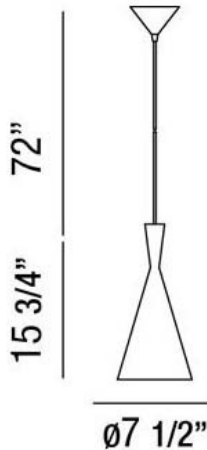

BRONX, 16IN PENDANT

PRODUCT DETAILS

No.	:	20437-015
Product Color	:	MATTE BLACK
Product Material	:	ALUMINUM
Shade / Accent Colour	:	GOLD
Shade / Accent Material	:	ALUMINUM
Diameter	:	7.5"
Height	:	15.75"
Overall Height	:	90.75"
Weight	:	1.4LBS

LIGHT SOURCE DETAILS

Number of Bulbs	:	1
Light Source Type	:	A19
Input Voltage	:	120V
Bulb Voltage	:	120V
Socket Type	:	E26
Wattage	:	1 X 60W
Total Wattage	:	60W
Bulb Included	:	NO
Dimmable	:	YES

OPTIONS AVAILABLE

ITEM NO.	FINISH	SHADE
20437-015	MATTE BLACK	BLACK/BRASS
20437-046	BRUSHED NICKEL	BRUSHED NICKEL

TECHNICAL DETAILS

Light Direction	:	DOWN
Hanging Support Type	:	WIRE
Canopy / Backplate Height	:	3"
Canopy / Backplate Dia.	:	4.75"
Adjustable Lamp Head	:	NO
IP Rating	:	IP22
Approval	:	
Beam Angle	:	360