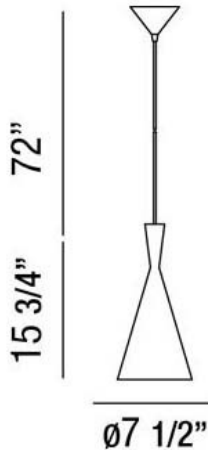

BRONX, 16IN PENDANT

PRODUCT DETAILS

No.	:	20437-015
Product Color	:	MATTE BLACK
Product Material	:	ALUMINUM
Shade / Accent Colour	:	GOLD
Shade / Accent Material	:	ALUMINUM
Diameter	:	7.5"
Height	:	15.75"
Overall Height	:	90.75"
Weight	:	1.4LBS

LIGHT SOURCE DETAILS

Number of Bulbs	:	1
Light Source Type	:	A19
Input Voltage	:	120V
Bulb Voltage	:	120V
Socket Type	:	E26
Wattage	:	1 X 60W
Total Wattage	:	60W
Bulb Included	:	NO
Dimmable	:	YES

OPTIONS AVAILABLE

ITEM NO.	FINISH	SHADE
20437-015	MATTE BLACK	BLACK/BRASS
20437-046	BRUSHED NICKEL	BRUSHED NICKEL

TECHNICAL DETAILS

Light Direction	:	DOWN
Hanging Support Type	:	WIRE
Canopy / Backplate Height	:	3"
Canopy / Backplate Dia.	:	4.75"
Adjustable Lamp Head	:	NO
IP Rating	:	IP22
Approval	:	<input type="checkbox"/>
Beam Angle	:	360