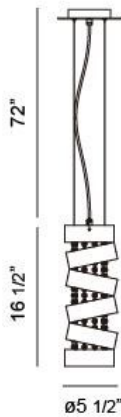

ARIELLA, 6" ROUND PENDANT

PRODUCT DETAILS

No.	:	20389-017
Product Color	:	CHROME
Product Material	:	METAL
Shade / Accent Colour	:	CRYSTAL
Shade / Accent Material	:	METAL/CRYSTAL
Diameter	:	5.5"
Height	:	16.5"
Overall Height	:	89.5"
Weight	:	6LBS

LIGHT SOURCE DETAILS

Number of Bulbs	:	1
Light Source	:	BULB
Light Source Type	:	GU10
Input Voltage	:	120V
Bulb Voltage	:	120V
Socket Type	:	GU10
Wattage	:	1 X 50W
Total Wattage	:	50W
Bulb Included	:	NO
Dimmable	:	YES

OPTIONS AVAILABLE

ITEM NO.	FINISH	SHADE
20389-017	CHROME	CHROME/CLEAR

TECHNICAL DETAILS

Light Direction	:	DOWN
Hanging Support Type	:	AIRCRAFT CABLE
Hanging Support Length	:	72"
Canopy / Backplate Height	:	1"
Adjustable Lamp Head	:	NO
IP Rating	:	DRY
Approval	:	