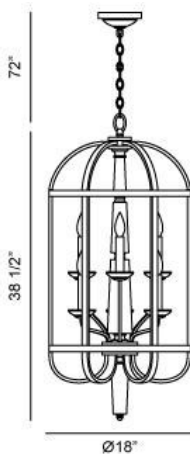

### PRODUCT DETAILS

No.	:	20316-013
Product Color	:	CHROME
Shade / Accent Colour	:	CRYSTAL
Diameter	:	18"
Height	:	38.5"
Overall Height	:	112.3"
Weight	:	32.5LBS

### LIGHT SOURCE DETAILS

Number of Bulbs	:	6
Light Source	:	BULB
Light Source Type	:	B10
Input Voltage	:	120V
Bulb Voltage	:	120V
Socket Type	:	E12
Wattage	:	6 X 60W
Total Wattage	:	360W
Bulb Included	:	NO
Dimmable	:	YES

### TECHNICAL DETAILS

Light Direction	:	DOWN
Hanging Support Type	:	CHAIN
Hanging Support Length	:	72"
Canopy / Backplate Height	:	1.8"
Canopy / Backplate Dia.	:	5.5"
Adjustable Lamp Head	:	NO
Approval	:	